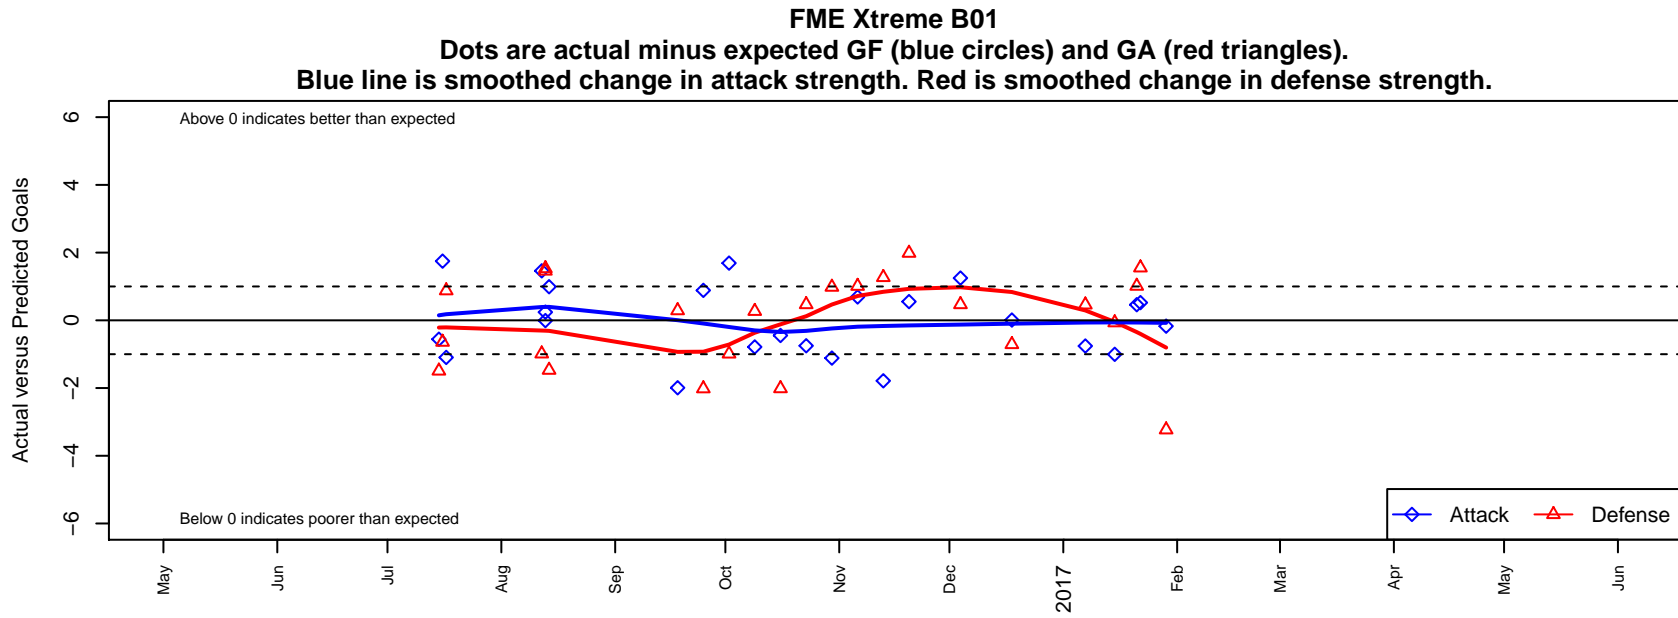

# FME Xtreme B01

Fife Milton Edgewood SC  
Milton, WA  
B01 total strength=1248  
attack=6.13 defense=3.66  
fall league = NPSL Div 3 (01) U16

alt names used:  
FME Xtreme B01  
FME Xtreme B01

Venues played:  
2016 KITG BU16-17 Green  
2016 Blast Off B2001 B  
2016 NPSL Division 3 (01) U16  
2016 Founders Cup B01 Div A

**attack and defense variance (black dot)  
relative to other teams  
and top 10 in region**

**attack and defense rating  
relative to others at age  
and all opponents in last 13 months**

**Performance relative to 13 month average**